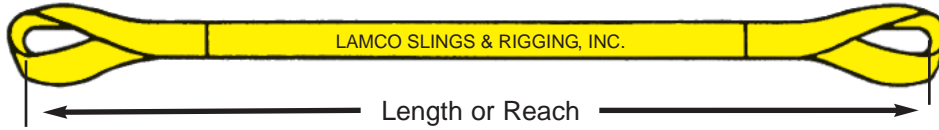

Wear pads and sleeves are available. See page 18.

CLASS 98 - EYE & EYE SLINGS

TYPE THREE - FLAT EYE

TYPE FOUR - HALF TWIST EYE

Class 98 eye & eye slings are available in widths up to 12". Class 98 slings are made the same as class 75, but are from stronger and slightly thicker webbing. Available in nylon or polyester.

ALL CLASS 98 WEBBING CONTAINS RED WARNING YARNS THAT, WHEN EXPOSED, INDICATE REMOVAL FROM SERVICE.

STOCK NO.	WIDTH	EYE WIDTH	EYE LENGTH	RATED CAPACITY IN LBS.		
				VERTICAL BASKET 	VERTICAL 	CHOKER 
CLASS 98 - ONE PLY						
EE-191	1"	1"	9"	3,100	1,550	1,240
EE-1915	1 1/2"	1 1/2"	9"	4,650	2,325	1,860
EE-192	2"	2"	9"	6,200	3,100	2,480
EE-193	3"	1 1/2"	9"	9,300	4,650	3,720
EE-194	4"	1 1/2"	12"	12,400	6,200	4,960
EE-195	5"	2"	12"	15,400	7,700	6,130
EE-196	6"	2"	12"	18,600	9,300	7,440
EE-198	8"	3"	18"	24,800	12,400	9,920
EE-1910	10"	4"	22"	31,000	15,500	12,400
EE-1912	12"	5"	26"	37,200	18,600	14,880
CLASS 98 - TWO PLY						
EE-291	1"	1"	9"	6,200	3,100	2,480
EE-2915	1 1/2"	1 1/2"	9"	9,300	4,650	3,720
EE-292	2"	2"	9"	12,400	6,200	4,960
EE-293	3"	1 1/2"	12"	18,600	9,300	7,440
EE-294	4"	1 1/2"	12"	22,000	11,000	8,800
EE-295	5"	2"	12"	27,500	13,700	10,900
EE-296	6"	2"	14"	33,000	16,500	13,200
EE-298	8"	3"	18"	44,000	22,000	17,600
EE-2910	10"	4"	22"	55,000	27,500	22,000
EE-2912	12"	5"	26"	66,000	33,000	26,400
CLASS 98 - FOUR PLY						
EE-491	1"	1"	12"	12,400	6,200	4,960
EE-4915	1 1/2"	1 1/2"	12"	18,600	9,300	7,440
EE-492	2"	2"	12"	24,800	12,400	9,920
EE-493	3"	1 1/2"	18"	37,200	18,600	14,880
EE-494	4"	2"	18"	44,000	22,000	17,600
EE-495	5"	2 1/2"	18"	54,900	27,500	21,900
EE-496	6"	3"	20"	66,000	33,000	26,400
EE-498	8"	4"	24"	88,000	44,000	35,200
EE-4910	10"	5"	28"	110,000	55,000	44,000
EE-4912	12"	6"	32"	132,000	66,000	52,800