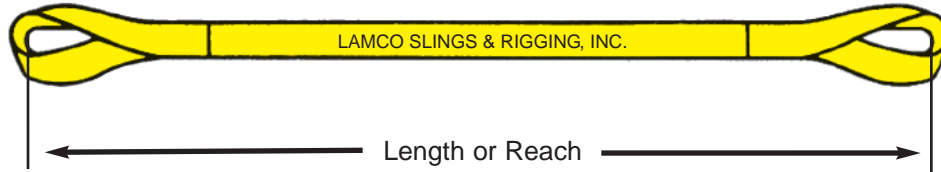

CLASS 75 - EYE & EYE SLINGS

TYPE THREE - FLAT EYE

TYPE FOUR - HALF TWIST EYE

Class 75 eye & eye slings are available in widths up to 6". Type three eye & eye slings have flat eyes at each end and conform to all basic rigging hitches. The flat eye aids in sliding the sling in and out of narrow places. The eyes may be buffered on the inside for longer life.

Type four eye & eye slings have eyes with a half twist to keep them open. The open eye makes for faster hitching in a choker and allows the operator to quickly slip the other eye onto the crane hook.

ALL CLASS 75 WEBBING CONTAINS RED WARNING YARNS THAT, WHEN EXPOSED, INDICATE REMOVAL FROM SERVICE.

STOCK NO.	WIDTH	EYE WIDTH	EYE LENGTH	RATED CAPACITY IN LBS.		
				VERTICAL BASKET 	VERTICAL 	CHOKER 
CLASS 75 - ONE PLY						
EE-171	1"	1"	9"	2,200	1,100	880
EE-172	2"	2"	9"	4,400	2,200	1,760
EE-173	3"	1 1/2"	12"	6,600	3,300	2,640
EE-174	4"	1 1/2"	12"	8,800	4,400	3,520
EE-175	5"	2"	12"	11,000	5,500	4,400
EE-176	6"	2"	14"	13,200	6,600	5,280
CLASS 75 - TWO PLY						
EE-271	1"	1"	9"	4,400	2,200	1,760
EE-272	2"	2"	9"	8,800	4,400	3,520
EE-273	3"	1 1/2"	12"	13,200	6,600	5,280
EE-274	4"	1 1/2"	12"	16,400	8,200	6,560
EE-275	5"	2"	12"	20,500	10,250	8,200
EE-276	6"	2"	14"	24,600	12,300	9,840
CLASS 75 - FOUR PLY						
EE-471	1"	1"	12"	8,800	4,400	3,520
EE-472	2"	2"	12"	17,600	8,800	7,040
EE-473	3"	1 1/2"	18"	26,400	13,200	10,560
EE-474	4"	2"	18"	32,800	16,400	13,120
EE-475	5"	2 1/2"	20"	41,000	20,500	16,400
EE-476	6"	3"	20"	49,200	24,600	19,680

Wear pads and sleeves are available. See page 18.

CLASS 98 - EYE & EYE SLINGS

TYPE THREE - FLAT EYE

TYPE FOUR - HALF TWIST EYE

Class 98 eye & eye slings are available in widths up to 12". Class 98 slings are made the same as class 75, but are from stronger and slightly thicker webbing. Available in nylon or polyester.