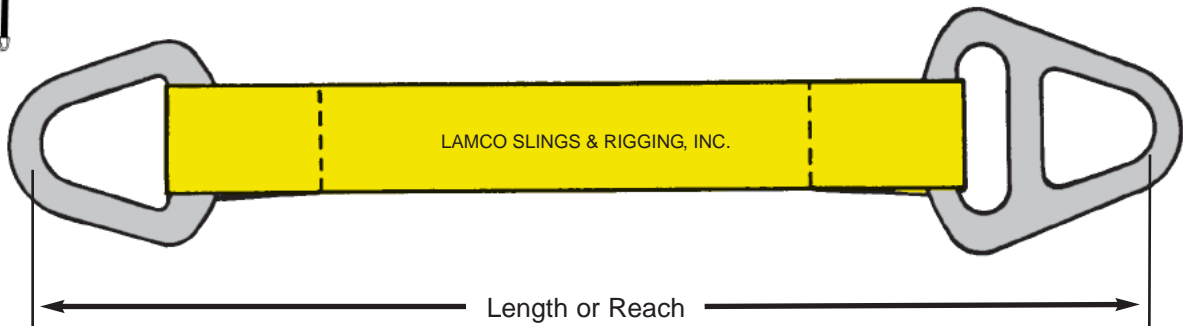

SLINGS WITH HARDWARE - TYPE ONE

Type one slings have one triangle and one choker end and can be supplied in either aluminum or steel. Slings with aluminum hardware are lighter in weight, but are made for one ply slings only. Steel hardware is available for one and two ply slings. If not damaged, the hardware can be re-used to build a new sling many times after the nylon has worn.

ALL CLASS 75 & 98 WEBBING CONTAINS RED WARNING YARNS THAT, WHEN EXPOSED, INDICATE REMOVAL FROM SERVICE.

STOCK NO.	WEBBING WIDTH	RATED CAPACITY IN LBS.		
		VERTICAL BASKET 	VERTICAL 	CHOKER 
MFA-172	2"	4,400	2,200	1,760
MFA-192	2"	6,200	3,100	2,480
MFS-272	2"	8,800	4,400	3,520
MFS-292	2"	12,400	6,200	4,960
MFA-173	3"	6,600	3,300	2,640
MFA-193	3"	9,300	4,650	3,720
MFS-273	3"	13,200	6,600	5,280
MFS-293	3"	16,800	8,400	6,720
MFA-174	4"	8,800	4,400	3,520
MFA-194	4"	12,400	6,200	4,960
MFS-274	4"	16,400	8,200	6,560
MFS-294	4"	22,000	11,000	8,800
MFS-275	5"	20,500	10,250	8,200
MFS-295	5"	27,500	13,750	11,000
MFA-176	6"	13,200	6,600	5,280
MFA-196	6"	18,600	9,300	7,440
MFS-276	6"	24,600	12,300	9,840
MFS-296	6"	33,000	16,500	13,200
MFS-198	8"	24,800	12,400	9,920
MFS-298	8"	44,000	22,000	17,600
MFS-1910	10"	31,000	15,500	12,400
MFS-2910	10"	55,000	27,500	22,000
MFS-1912	12"	37,200	18,600	14,880
MFS-2912	12"	64,000	32,000	25,600

Wear pads and sleeves are available. See page 18.