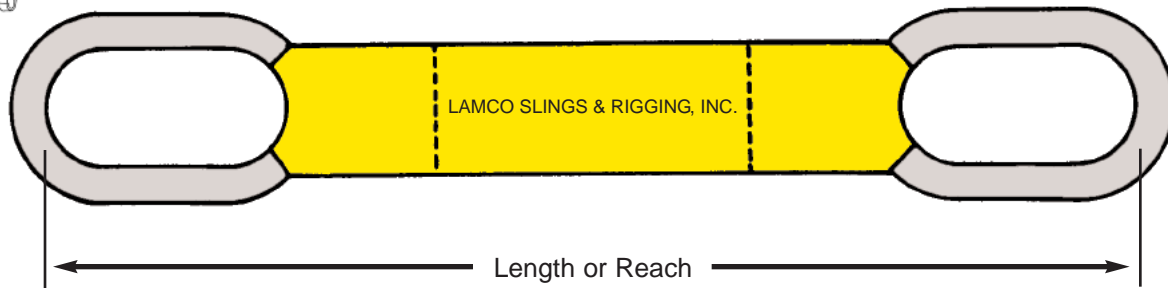

SLINGS WITH HARDWARE - TYPE ONE

Type one slings with oblongs have alloy master links on each end. The oblongs have the ability to allow the slings to be used in a choker hitch. The oblongs offer a greater capacity at a less expensive price than steel triangles. If not damaged the hardware may be used after the webbing has worn. Available in nylon or polyester webbing.

ALL CLASS 75 & 98 WEBBING CONTAINS RED WARNING YARNS THAT, WHEN EXPOSED, INDICATE REMOVAL FROM SERVICE.

STOCK NO.	WEBBING WIDTH	OBLONG SIZE	RATED CAPACITY IN LBS.		
			VERTICAL BASKET 	VERTICAL 	CHOKER 
LOO-171	1"	1/2 X 2 1/2 X 5	2,200	1,100	880
LOO-191	1"	1/2 X 2 1/2 X 5	3,100	1,550	1,240
LOO-271	1"	1/2 X 2 1/2 X 5	4,400	2,200	1,760
LOO-291	1"	1/2 X 2 1/2 X 5	6,200	3,100	2,480
LOO-1915	1 1/2"	1/2 X 2 1/2 X 5	4,650	2,325	1,860
LOO-2915	1 1/2"	1/2 X 2 1/2 X 5	9,300	4,650	3,720
LOO-172	2"	1/2 X 2 1/2 X 5	4,400	2,200	1,760
LOO-192	2"	1/2 X 2 1/2 X 5	6,200	3,100	2,480
LOO-272	2"	1/2 X 2 1/2 X 5	8,800	4,400	3,520
LOO-292	2"	5/8 X 3 X 6	12,400	6,200	4,960
LOO-173	3"	1/2 X 2 1/2 X 5	6,600	3,300	2,640
LOO-193	3"	1/2 X 2 1/2 X 5	9,300	4,650	3,720
LOO-273	3"	3/4 X 2 3/4 X 5 1/2	13,200	6,600	5,280
LOO-293	3"	3/4 X 2 3/4 X 5 1/2	18,600	9,300	7,440
LOO-174	4"	1/2 X 2 1/2 X 5	8,800	4,400	3,520
LOO-194	4"	5/8 X 3 X 6	12,400	6,200	4,960
LOO-274	4"	3/4 X 2 3/4 X 5 1/2	16,400	8,200	6,560
LOO-294	4"	1 X 3 1/2 X 7	22,000	11,000	8,800
LOO-175	5"	5/8 X 3 X 6	11,000	5,500	4,400
LOO-195	5"	3/4 X 2 3/4 X 5 1/2	15,400	7,700	6,130
LOO-275	5"	1 X 3 1/2 X 7	20,500	10,250	8,200
LOO-295	5"	1 X 3 1/2 X 7	27,500	13,700	10,900
LOO-176	6"	3/4 X 2 3/4 X 5 1/2	13,200	6,600	5,280
LOO-196	6"	3/4 X 2 3/4 X 5 1/2	18,600	9,300	7,440
LOO-276	6"	1 X 3 1/2 X 7	24,600	12,300	9,840
LOO-296	6"	1 X 3 1/2 X 7	33,000	16,500	13,200

Wear pads and sleeves are available. See page 18.